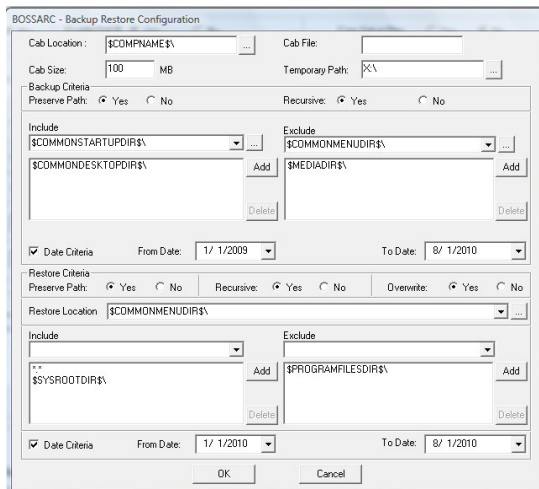

U-Win data backup interface – highly flexible

- Selective user data backup & restore
- Backup based on user needs & preferences
- Restore user data with multiple options
- Restore user data, preferences and applications in case of user computer failure

‘U-Win makes our heterogeneous hardware refresh easy with the ability to create generic templates that are not hardware dependent and also the ability to push custom applications as part of the o/s deployment makes it a great choice’ - Floyd Medical Center, GA